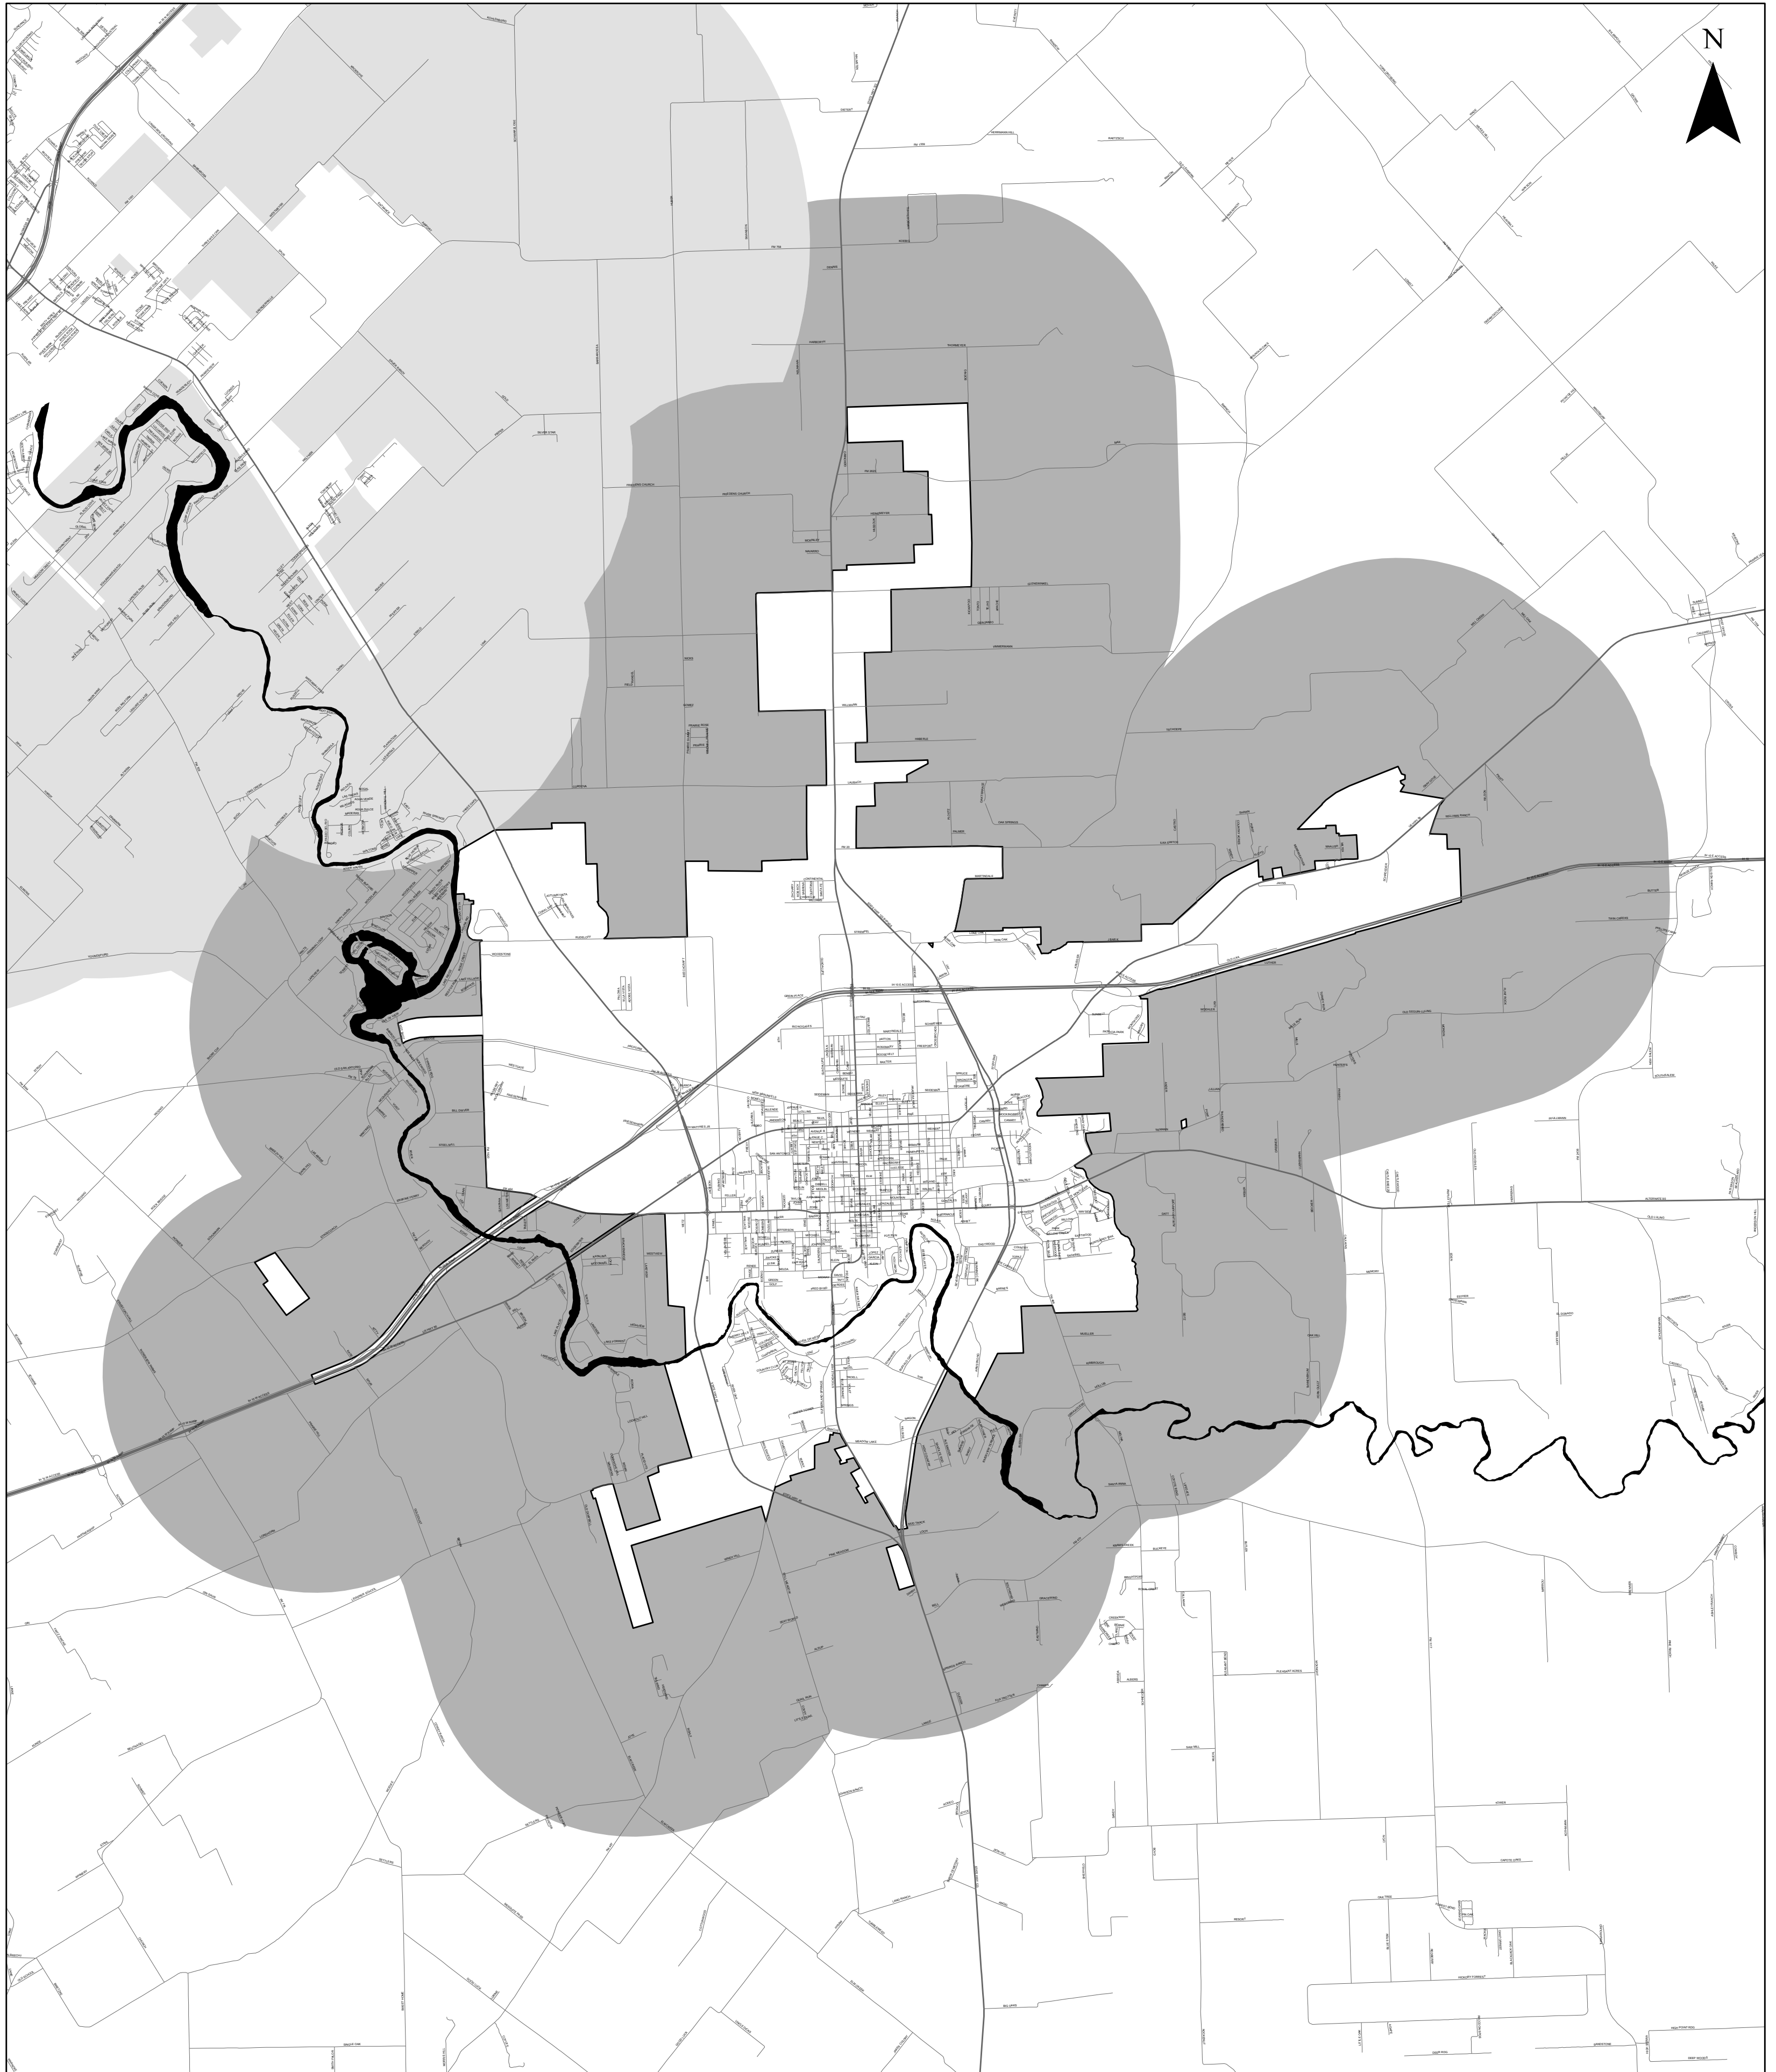

Seguin City Limits (As of December 1, 2009)

0 0.450.9 1.8 2.7 3.6 Miles